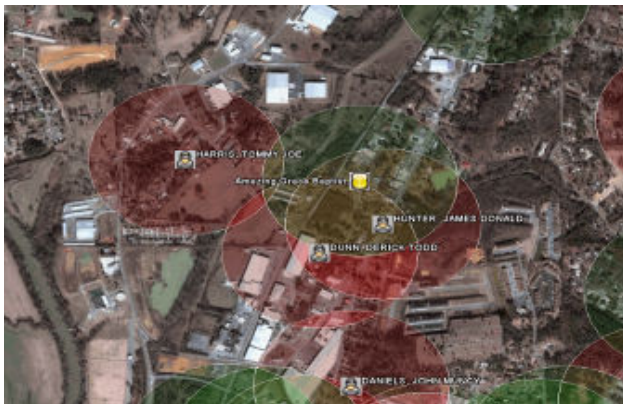

Show satellite views of areas with locations