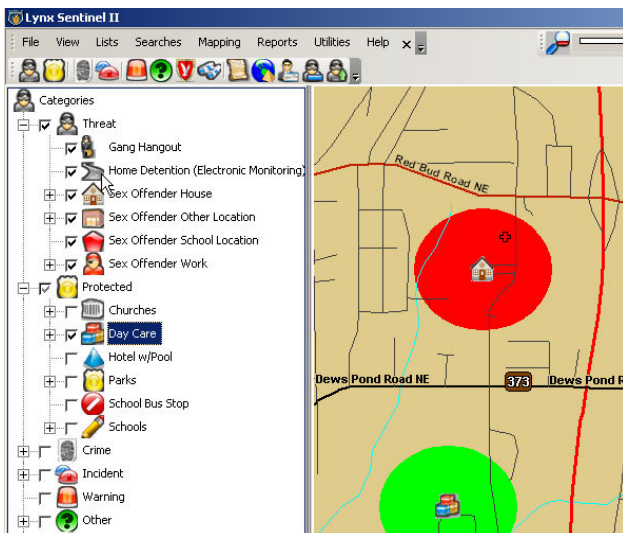

Crime, Incident and Hazardous Material Tracking

- Use the location maps for public or private presentations
- Maps crime scene locations
- Maps car accidents, incidents, house fires
- Maps warning areas, e.g. hazardous material sites, etc.
- Easily identifies areas with a high number of crimes, accidents or incidents
- Helps fire departments identify hazardous materials areas before they arrive on site

Lynx Sentinel™ saves you countless hours of manually measuring and plotting distances, printing and sending notification letters, as well as information tracking of crimes and other incident locations.

Sentinel Dashboard shows all relevant information about the sex offenders you're managing.

Show satellite views of areas with locations

Easily identify proximity violations and warnings

System Requirements