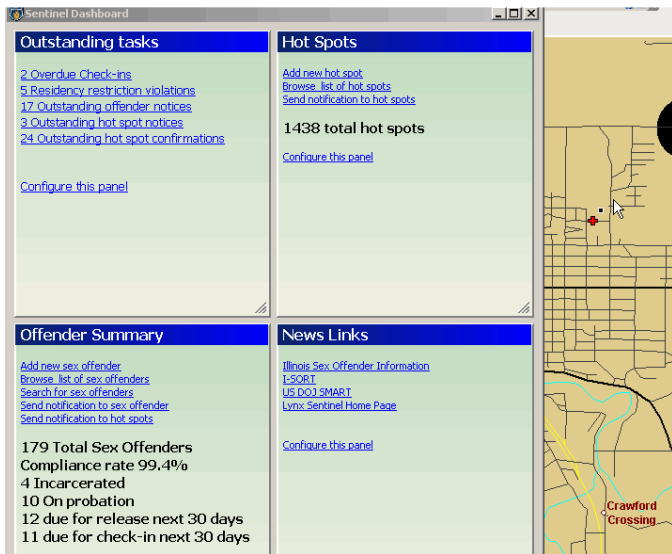

Crime, Incident and Hazardous Material Tracking

- Use the location maps for public or private presentations
- Maps crime scene locations
- Maps car accidents, incidents, house fires
- Maps warning areas, e.g. hazardous material sites, etc.
- Easily identifies areas with a high number of crimes, accidents or incidents
- Helps fire departments identify hazardous materials areas before they arrive on site

General Benefits

- Manage information associated with any type of crime
- Shows locations on a satellite map of your area
- Information can be easily shared over an internal network or internet
- Improve public relations with web based analysis of crimes, sex offenders and other important locations
- Easily create Search and Rescue map grid and view progress live
- Secure information with user accounts and passwords. Set your own levels of access to the data.
- Data can be shared by mobile devices, e.g. Blackberry, Smartphones, etc. using Google Maps

Lynx Sentinel™ saves you countless hours of manually measuring and plotting distances, printing and sending notification letters, as well as information tracking of crimes and other incident locations.

Sentinel Dashboard shows all relevant information about the sex offenders you're managing.

Show satellite views of areas with locations

Easily identify proximity violations and warnings

System Requirements